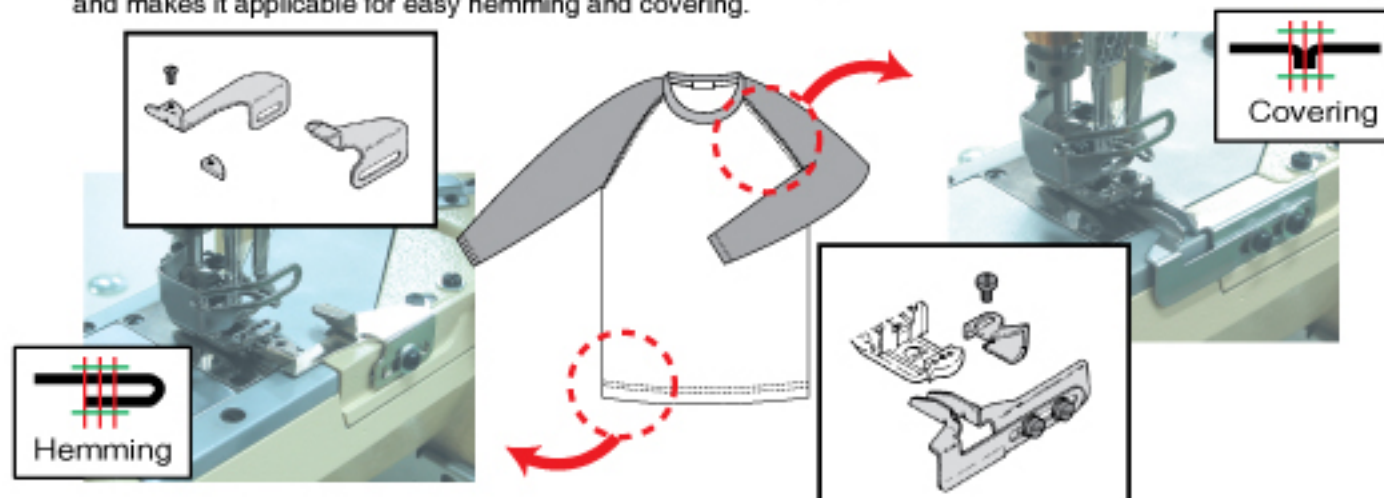

Yamato®

CC SERIES

Cylinder Bed Interlock Stitch Machine

One machine can perform general seam, hemming and covering-High versatility and user friendly features.

In addition to its easy-to-operate cylinder bed, Yamato CC is equipped with various fabric guides as standard, and makes it applicable for easy hemming and covering.

Can be equipped with "Walking presser foot" (option) for better quality finish.

WF1:for Hemming

WF2:for Covering