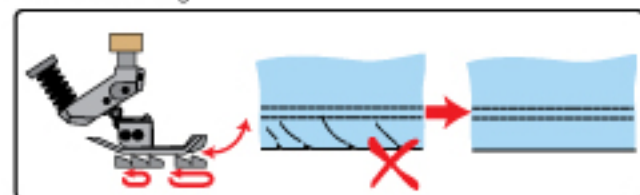

Numbering of Model

CC2700-156M

① Symbol of Series   ② Class No.   ③ Submodel

④ Top Cover Thread Mechanism: 1=With Top Cover Thread Mechanism

⑤ Needle Distance: 40=4.0mm, 48=4.8mm, 56=5.6mm, 64=6.4mm

⑥ Shape of Stitch Tongue on Stitch Plate: M=Standard

Specifications

Application									
  LSa-1/605 (406,407,802) EFa-1/605 (406,407,802) SSn-1/605 (406,407,802)	UY128GAS 2	4	4.0	1.4~3.6		10.3-12.9	7 (5.6)	31	6000
	UY128GAS 3	5	4.8, 5.6 6.4						

YAMATO SEWING MACHINE (NINGBO) CO., LTD.

TEL: +86-574-86600518, 86600555/FAX: +86-574-86610055/E-mail: market@yamato-china.com

YAMATO SEWING MACHINE MFG. CO., LTD. (HEAD OFFICE) TEL: +81-6-6364-5621/FAX: +86-6-6364-7185/E-mail: export-dept@yamato-sewing.com

YAMATO U.S.A. INC. TEL: +1-803-548-0334/FAX: +1-803-548-0405

YAMATO EUROPE GmbH TEL: +49-40-355347-0/FAX: +49-40-3543711/E-mail: sales@yamato.de

YAMATO (HONG KONG) CO., LTD. TEL: +852-2721-0251/FAX: +852-2723-0444/E-mail: yamato@yamato-sewing.com.hk

YAMATO (SHANGHAI) CO., LTD. TEL: +86-21-629-85231363/FAX: +86-21-629-85231362

YAMATO (TOKYO) CO., LTD. TEL: +81-3-532-85783175/FAX: +81-3-532-85783172

YAMATO (CHINA) CO., LTD. TEL: +86-21-64400017, 64400019/FAX: +86-21-64400021

YAMATO SINGAPORE PTE LTD. TEL: +65-6287-1955/FAX: +65-6287-1025/E-mail: sales@yamato-sewing.com.sg

YAMATO SINGAPORE PTE LTD, INDIA LIAISON OFFICE, TIRUPUR MAIN BRANCH TEL: +91-421-4333701/FAX: +91-421-4333702/E-mail: yamato-sewing@airtelbroadband.in

YAMATO SINGAPORE PTE LTD, INDIA LIAISON OFFICE, DELHI BRANCH TEL: +91-11-41603260/FAX: +91-11-40574681

YAMATO SINGAPORE PTE LTD, CUSTOMER SERVICE CORRESPONDENT IN JAKARTA, INDONESIA FAX: +62-21-781-8727

YAMATO SINGAPORE PTE LTD., BANGLADESH LIAISON OFFICE TEL: +88-02-899-1854/FAX: +88-02-899-1855

YAMATO MEXICO OFFICE TEL: +52-55-5764-9090/FAX: +52-55-5578-1470

THE RESIDENT REPRESENTATIVE OFFICE OF YAMATO SEWING MACHINE MFG. CO., LTD IN HO CHI MINH CITY TEL: +84-8-6296067/FAX: +84-8-38113384