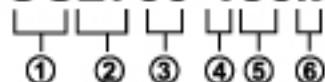

Numbering of Model

CC2700-156M