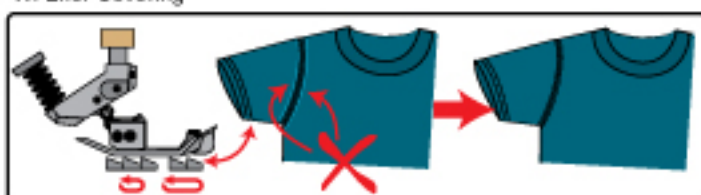

Numbering of Model

CC2700-156M

① Symbol of Series   ② Class No.   ③ Submodel

④ Top Cover Thread Mechanism: 1=With Top Cover Thread Mechanism

⑤ Needle Distance: 40=4.0mm, 48=4.8mm, 56=5.6mm, 64=6.4mm

⑥ Shape of Stitch Tongue on Stitch Plate: M=Standard

Specifications

Application									
  LSa-1/605 (406,407,802) EFa-1/605 (406,407,802) SSn-1/605 (406,407,802)	UY128GAS 2	4	4.0	1.4~3.6		10.3-12.9	7 (5.6)	31	6000
	UY128GAS 3	5	4.8, 5.6 6.4						

YAMATO SEWING MACHINE (NINGBO) CO., LTD.

TEL: +86-574-86600518, 86600555/FAX: +86-574-86610055/E-mail: market@yamato-china.com

YAMATO SEWING MACHINE MFG. CO., LTD. (HEAD OFFICE) TEL: +81-6-6364-5621/FAX: +86-6-6364-7185/E-mail: export-dept@yamato-sewing.com

YAMATO U.S.A. INC. TEL: +1-803-548-0334/FAX: +1-803-548-0405

YAMATO EUROPE GmbH TEL: +49-40-355347-0/FAX: +49-40-3543711/E-mail: sales@yamato.de

YAMATO (HONG KONG) CO., LTD. TEL: +852-2721-0251/FAX: +852-2723-0444/E-mail: yamato@yamato-sewing.com.hk

YAMATO (SHANGHAI) CO., LTD. TEL: +86-21-629-85231363/FAX: +86-21-629-85231362

YAMATO (TOKYO) CO., LTD. TEL: +81-3-532-85783175/FAX: +81-3-532-85783172

YAMATO (CHINA) CO., LTD. TEL: +86-21-64400017, 64400019/FAX: +86-21-64400021

YAMATO SINGAPORE PTE LTD. TEL: +65-6287-1955/FAX: +65-6287-1025/E-mail: sales@yamato-sewing.com.sg

YAMATO SINGAPORE PTE LTD, INDIA LIAISON OFFICE, TIRUPUR MAIN BRANCH TEL: +91-421-4333701/FAX: +91-421-4333702/E-mail: yamato-sewing@airtelbroadband.in

YAMATO SINGAPORE PTE LTD, INDIA LIAISON OFFICE, DELHI BRANCH TEL: +91-11-41603260/FAX: +91-11-40574681

YAMATO SINGAPORE PTE LTD, CUSTOMER SERVICE CORRESPONDENT IN JAKARTA, INDONESIA FAX: +62-21-781-8727

YAMATO SINGAPORE PTE LTD., BANGLADESH LIAISON OFFICE TEL: +88-02-899-1854/FAX: +88-02-899-1855

YAMATO MEXICO OFFICE TEL: +52-55-5764-9090/FAX: +52-55-5578-1470

THE RESIDENT REPRESENTATIVE OFFICE OF YAMATO SEWING MACHINE MFG. CO., LTD IN HO CHI MINH CITY TEL: +84-8-6296067/FAX: +84-8-38113384