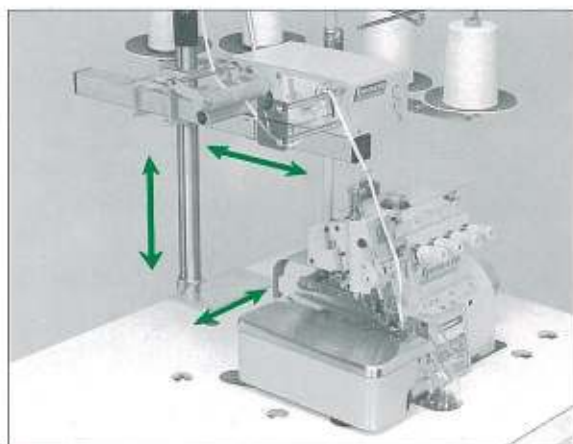

Yamato

AEF-31·32

COMPACT TYPE CLAMP SYSTEM AUTOMATIC TAPE FEEDER

Compact design and clamp type fitting enables to make easy re-location to any sewing head!!

■ AEF-31

Compact Type Clamp System Automatic Tape Feeder

As the compact design and clamp type fitting, it enables to make easy re-location to/from table and corresponds to all kinds of machines by adjusting its height or position.

And also, tape-feeding amount can be adjusted freely by thumbscrew.