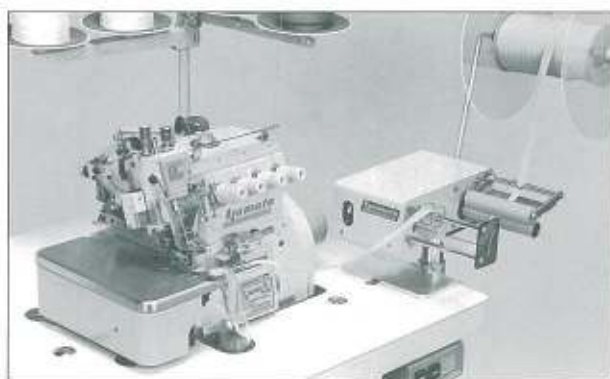

Installed with interlock stitch machine.

Installed with overlock machine.

■ AEF-32

Same functions with AEF-31 except for piping tape with fitting it on the right side of table.

● Specifications

	AEF-31	AEF-32
Tape width	100mm (max.)	
Height	7cm - 40cm	10cm - 16cm
Amount of back and forth movement	30cm	sliding is not available
Width of clamp	20mm - 55mm (same as the thickness of table top)	
Power supply	free voltage, 100V - 380V	
Weight	3.42kg	

*Specifications and appearance on this catalog are subject to change without notice.
Please read the instructions carefully before operation.

YAMATO SEWING MACHINE MFG. CO., LTD.

HEAD OFFICE

4-12, 4-CHOME, NISHI-TENMA, KITA-KU,
OSAKA, 530-0047, JAPAN
TEL: +81-6-6364-5621 FAX: +81-6-6364-7185
E-mail: export-dept@yamato-sewing.com

YAMATO U.S.A. INC. (Head Office)
3485 LANGMONT BLVD, FORT MILL, SC
29715 U.S.A.
Tel: +1-803-548-0334 Fax: +1-803-548-0405

YAMATO MEXICO OFFICE
C/O CASA DIAZ DE MAQUINAS DE COSER, S.A. DE C.V.
FRAY BERNARDO TERESA DE MIER NO. 29,
COLONIA OBRERA MEXICO D.F. C.P. 06300
Tel: +52-55-5754-9692 Fax: +52-55-5379-1470

YAMATO (HONG KONG) CO., LTD.
R/W 1417, TUNG YING BLDG., 100 NATHAN ROAD,
KOWLOON, HONG KONG
Tel: 852-24730 YAMATO HK
Tel: +852-2721-0251 Fax: +852-2723-0444
E-mail: yamato@yamato-sewing.com.hk

YAMATO SINGAPORE PTE. LTD.
5 HARPER ROAD #03-01, LEONG HUNT BLDG.,
SINGAPORE 369874
Tel: +65-287-1956 Fax: +65-287-1028
E-mail: yamato@toytrway.com.sg

YAMATO SEWING MACHINE (NINGBO) CO., LTD.
WEST HENKOU-SHAN PD. BEILUN, NINGBO, ZHEJIANG PROVINCE,
P.O. 315000 CHINA
Tel: +86-574-8600688, 8680058
Fax: +86-574-8607705, 86800555
E-mail: yamato-china@yamato-sewing.com

YAMATO SEWING MACHINE MFG. CO., LTD. QINGDAO OFFICE
QINGDAO TOWER 3917, 61, XIANG GANG ROAD,
QINGDAO, CHINA. ZIP: 266071
Tel: +86-532-5783175 Fax: +86-532-5783173